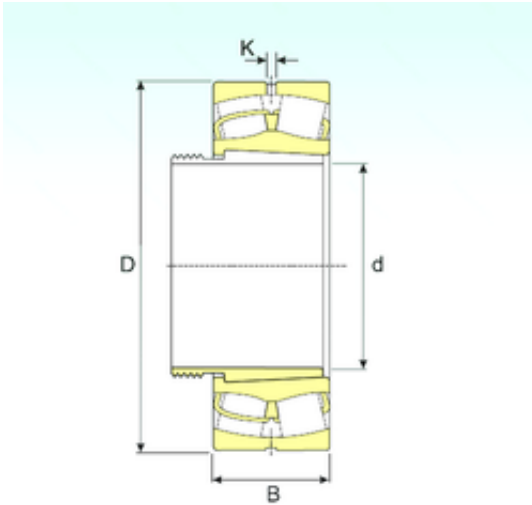

NTN Bearing Driveshaft do Brasil

24148 EK30W33+AOH24148 Bearing 2D drawings and 3D CAD models

220 mm x 400 mm x 160 mm 220 mm x 400 mm
x 160 mm ISB 24148 EK30W33+AOH24148
spherical roller bearings

Bearing No. 24148 EK30W33+AOH24148

Size	220x400x160 mm
Bore Diameter	220 mm
Outer Diameter	400 mm
Width	160 mm
d	220 mm
D	400 mm
B	160 mm
C	160 mm
K	6 mm
Weight	91,5 Kg
Basic dynamic load rating (C)	2352 kN
Basic static load rating (C0)	3822 kN
(Grease) Lubrication Speed	994,5 r/min