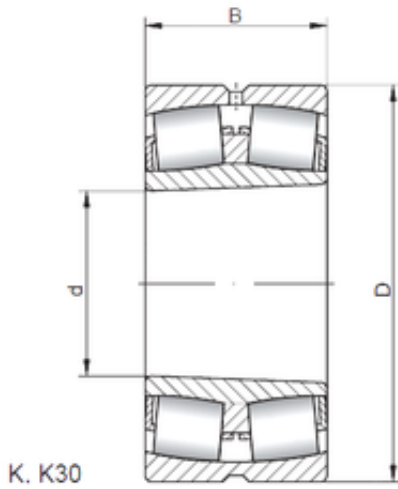

## NTN Bearing Driveshaft do Brasil

280 mm x 460 mm x 146 mm 280 mm x 460 mm  
x 146 mm ISO 23156 KW33 spherical roller  
bearings

Bearing No. 23156 KW33

Size	280x460x146 mm
Bore Diameter	280 mm
Outer Diameter	460 mm
Width	146 mm
d	280 mm
D	460 mm
B	146 mm
C	146 mm

23156 KW33 Bearing 2D drawings and 3D CAD models