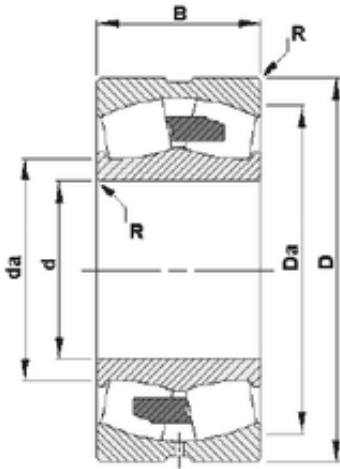

NTN Bearing Driveshaft do Brasil

50 mm x 90 mm x 23 mm 50 mm x 90 mm x 23 mm Timken 22210YM spherical roller bearings

Bearing No. 22210YM

| | |
|----------------|-------------|
| Size | 50x90x23 mm |
| Bore Diameter | 50 mm |
| Outer Diameter | 90 mm |
| Width | 23 mm |
| d | 50 mm |
| D | 90 mm |
| B | 23 mm |
| C | 23 mm |
| R | 1 mm |
| Da | 82 mm |
| da | 59 mm |

22210YM Bearing 2D drawings and 3D CAD models