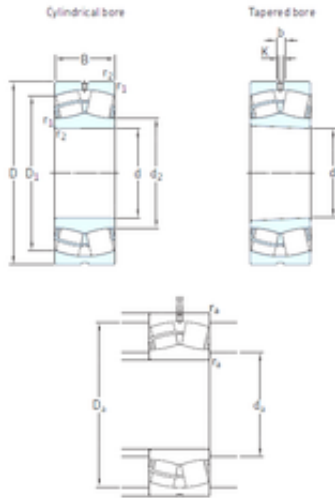

NTN Bearing Driveshaft do Brasil

140 mm x 250 mm x 88 mm 140 mm x 250 mm
x 88 mm SKF 23228CCK/W33 spherical roller
bearings

Bearing No. 23228CCK/W33

Size	140x250x88 mm
Bore Diameter	140 mm
Outer Diameter	250 mm
Width	88 mm
d	140 mm
D	250 mm
B	88 mm
C	88 mm
b	11,1 mm
d2	165 mm
r1 min.	3 mm
r2 min.	3 mm
D1	212 mm
K	6 mm
da min.	154 mm
Da max.	236 mm
ra max.	2,5 mm
Weight	19 Kg
Basic dynamic load rating (C)	915 kN
Basic static load rating (C0)	1250 kN
Fatigue load limit (Pu)	120
Reference speed	1700 r/min
Limiting speed	2400 r/min
Calculation factor (e)	0,33

23228CCK/W33 Bearing 2D drawings and 3D CAD
models

NTN Bearing Driveshaft do Brasil

Calculation factor (Y0)	2
Calculation factor (Y1)	2