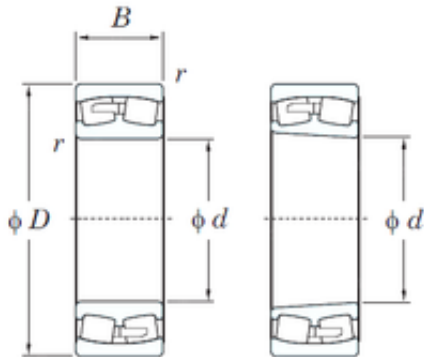

NTN Bearing Driveshaft do Brasil

260 mm x 360 mm x 75 mm 260 mm x 360 mm
x 75 mm KOYO 23952RK spherical roller bearings

Bearing No. 23952RK

Size	260x360x75 mm
Bore Diameter	260 mm
Outer Diameter	360 mm
Width	75 mm
d	260 mm
D	360 mm
B	75 mm
C	75 mm
r min.	2,1 mm
da min.	272 mm
Da max.	348 mm
ra max.	2 mm
Weight	23,3 Kg
Basic dynamic load rating (C)	914 kN
Basic static load rating (C0)	1880 kN
(Grease) Lubrication Speed	820 r/min
(Oil) Lubrication Speed	1100 r/min
Calculation factor (e)	0,19
Calculation factor (Y0)	3,46
Calculation factor (Y1)	3,54

23952RK Bearing 2D drawings and 3D CAD models