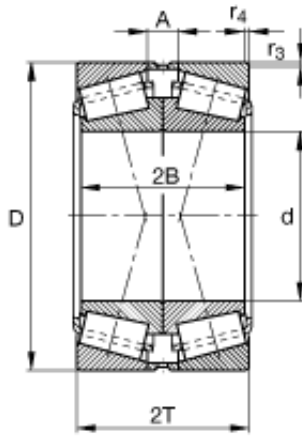

NTN Bearing Driveshaft do Brasil

32944-N11CA Bearing 2D drawings and 3D CAD models

FAG 32944-N11CA tapered roller bearings

Bearing No. 32944-N11CA

Size	220x300x102 mm
Bore Diameter	220 mm
Outer Diameter	300 mm
Width	102 mm
d	220 mm
D	300 mm
2T	102 mm
2B	102 mm
A	24 mm
$C_{a \min}$	9 mm
$D_{a \max}$	288 mm
$D_{a \min}$	275 mm
$d_{a \max}$	234 mm
$r_{3,4 \min}$	2,5 mm
$r_{b \max}$	2,5 mm
m	20,3 kg / Weight
C_r	850000 N / Dynamic load rating (radial)
C_{0r}	1960000 N / Static load rating (radial)
e	0,43
Y_0	1,55
Y_1	1,59
Y_2	2,36
C_{ur}	221000 N / Fatigue limit load, radial

NTN Bearing Driveshaft do Brasil

n_G	2150 1/min
n_B	1060 1/min / Reference speed