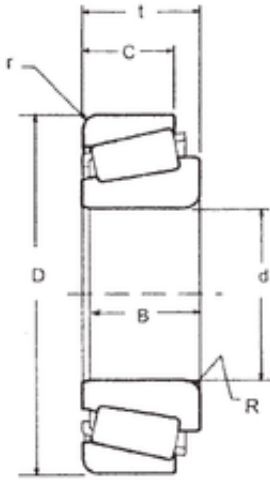

NTN Bearing Driveshaft do Brasil

105 mm x 190 mm x 50 mm 105 mm x 190 mm
x 50 mm FBJ 32221 tapered roller bearings

Bearing No. 32221

Size	105x190x53 mm
Bore Diameter	105 mm
Outer Diameter	190 mm
Width	53 mm
d	105 mm
D	190 mm
T	53 mm
B	50 mm
C	43 mm
R	2,5 mm
r	3 mm
Weight	6,25 Kg
Basic dynamic load rating (C)	360 kN

32221 Bearing 2D drawings and 3D CAD models