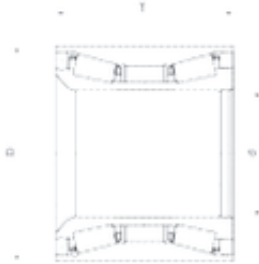

NTN Bearing Driveshaft do Brasil

55 mm x 90 mm x 55 mm 55 mm x 90 mm x 55 mm PFI PW55900055CSHD tapered roller bearings

Bearing No. PW55900055CSHD

Size	55x90x55 mm
Bore Diameter	55 mm
Outer Diameter	90 mm
Width	55 mm
d	55 mm
D	90 mm
B	55 mm

PW55900055CSHD Bearing 2D drawings and 3D CAD models