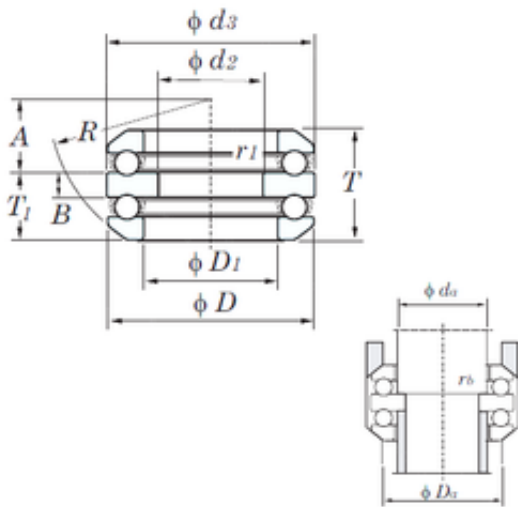

## NTN Bearing Driveshaft do Brasil

### KOYO 54408 thrust ball bearings

Bearing No. 54408

Size	30x90x69.4 mm
Bore Diameter	30 mm
Outer Diameter	90 mm
Width	69.4 mm
d2	30 mm
D	90 mm
T1	69.4 mm
T2	42.2 mm
d3	90 mm
r min.	1.1 mm
r1 min.	0.6 mm
A	22 mm
B	15 mm
C	12 mm
D1	42 mm
R	72 mm
da min.	40 mm
Da max.	65 mm
ra max.	1 mm
rb max.	0.6 mm
Weight	2.03 Kg
Basic dynamic load rating (C)	113 kN
Basic static load rating (C0)	205 kN
(Grease) Lubrication Speed	1700 r/min

54408 Bearing 2D drawings and 3D CAD models