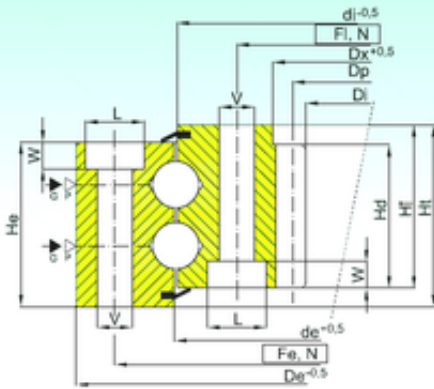

NTN Bearing Driveshaft do Brasil

ISB ZB2.22.0885.400-1SPPN thrust ball bearings

Bearing No. ZB2.22.0885.400-1SPPN

ZB2.22.0885.400-1SPPN Bearing 2D drawings and 3D CAD models

Size	754x982x97 mm
Bore Diameter	754 mm
Outer Diameter	982 mm
Width	97 mm
d	754 mm
D	982 mm
H	97 mm
V	21 mm
de	887 mm
Z	95 mm
m	8 mm
L	31 mm
N	36 mm
W	14 mm
di	883 mm
Di	754 mm
Dp	760 mm
De	982 mm
Fe	944 mm
Fi	826 mm
Dx	790 mm
He	88 mm
Hi	88 mm
Ht	97 mm
Hd	80 mm