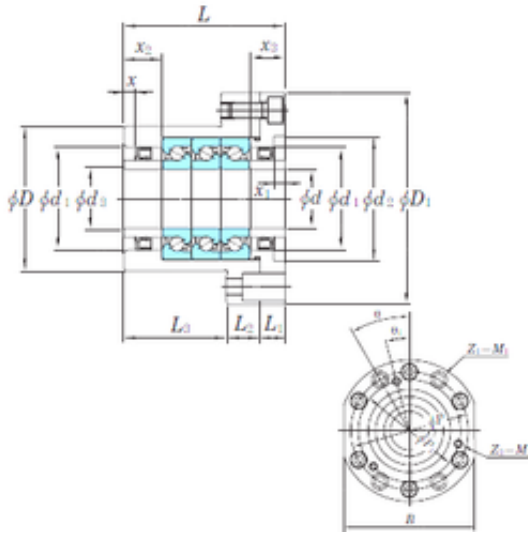

## NTN Bearing Driveshaft do Brasil

20 mm x 60 mm x 80 mm 20 mm x 60 mm x 80 mm KOYO BSU2047BDF - T thrust ball bearings

Bearing No. BSU2047BDF - T

Bearing number : BSU2047BDF	T
Bore Diameter	20 mm
Outer Diameter	60 mm
d	20 mm
D	60 mm
D1	90 mm
L2	15 mm
L3	35 mm
x	6 mm
d1	38 mm
d2	47 mm
d3	28 mm
B	80 mm
L	65 mm
L1	15 mm

BSU2047BDF - T Bearing 2D drawings and 3D CAD models