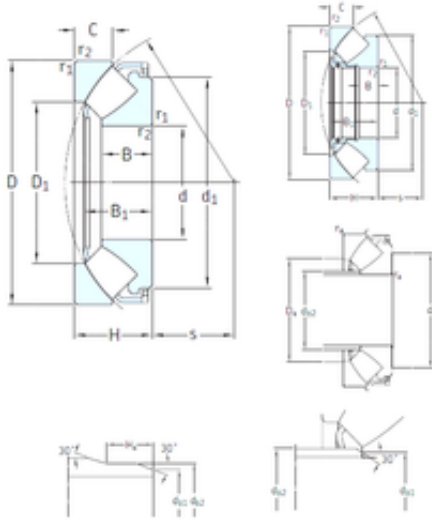

NTN Bearing Driveshaft do Brasil

850 mm x 1440 mm x 236 mm 850 mm x 1440 mm x 236 mm SKF 294/850EF thrust roller bearings

Bearing No. 294/850EF

Size	850x1440x172 mm
Bore Diameter	850 mm
Outer Diameter	1440 mm
Width	172 mm
d	850 mm
D	1440 mm
C	172 mm
H	354 mm
d1	1315 mm
r1 min.	15 mm
r2 min.	15 mm
s	507 mm
B	236 mm
B1	342 mm
D1	1077 mm
da min.	1160 mm
Da max.	1270 mm
ra max.	12 mm
Weight	2390 Kg
Basic dynamic load rating (C)	23900 kN
Basic static load rating (C0)	108000 kN
Fatigue load limit (Pu)	7100
Reference speed	170 r/min
Limiting speed	340 r/min

294/850EF Bearing 2D drawings and 3D CAD models

NTN Bearing Driveshaft do Brasil