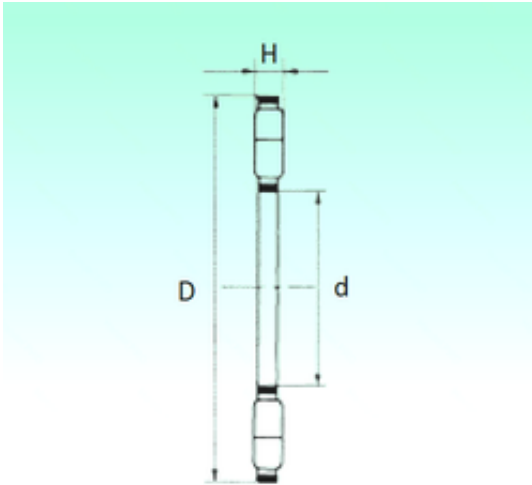

NTN Bearing Driveshaft do Brasil

NBS K89424-M thrust roller bearings

Bearing No. K89424-M

Bore Diameter	120 mm
Outer Diameter	250 mm
d	120 mm
D	250 mm
Dw	26 mm
Weight	4,3 Kg
Basic dynamic load rating (C)	1159,5 kN
Basic static load rating (C0)	3987,9 kN

K89424-M Bearing 2D drawings and 3D CAD models