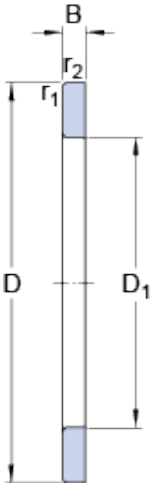

NTN Bearing Driveshaft do Brasil

GS 81232 Bearing 2D drawings and 3D CAD models

SKF GS 81232 thrust roller bearings

Bearing No. GS 81232

Size	15x225x163 mm
Bore Diameter	15 mm
Outer Diameter	225 mm
Width	163 mm
D	225 mm
B	15 mm
D ₁	163 mm
Size	15x225x163 mm
Bore Diameter	15 mm
Outer Diameter	225 mm
Width	163 mm
D	225 mm
B	15 mm
D ₁	163 mm
D ₁	163 mm
r _{1,2} min.	1.5 mm
Mass housing washer	2.3 kg